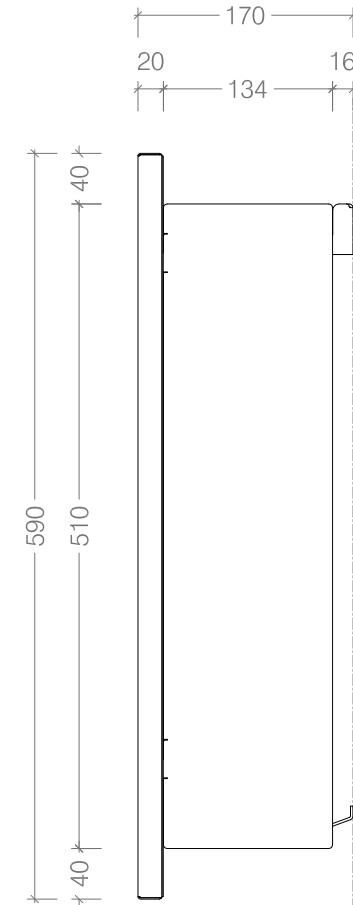

Top View

Front View

- BF056 - P/C White Fascia
- BF057 - P/C Black Fascia
- BF058 - Brushed S/Steel Fascia

Side View

## Nero Framed 1150 - For 800 Slimline Burner