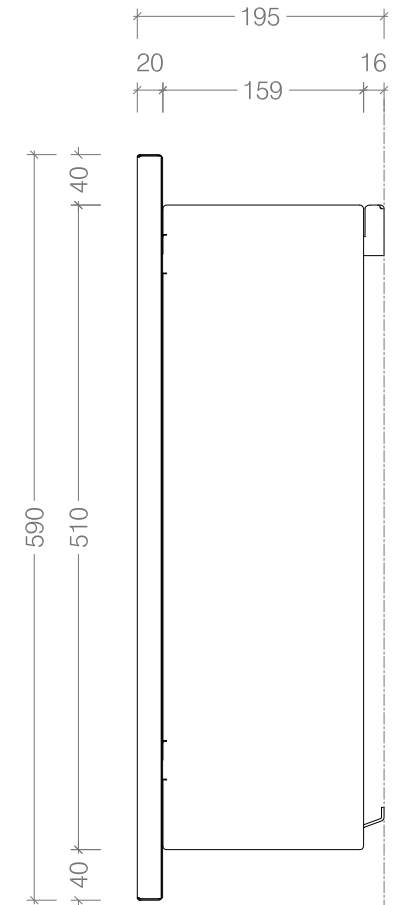

Top View

Front View

- BF059 - P/C White Fascia
- BF060 - P/C Black Fascia
- BF061 - Brushed S/Steel Fascia

Side View

Nero Framed 1450 - For 1100 Slimline Burner