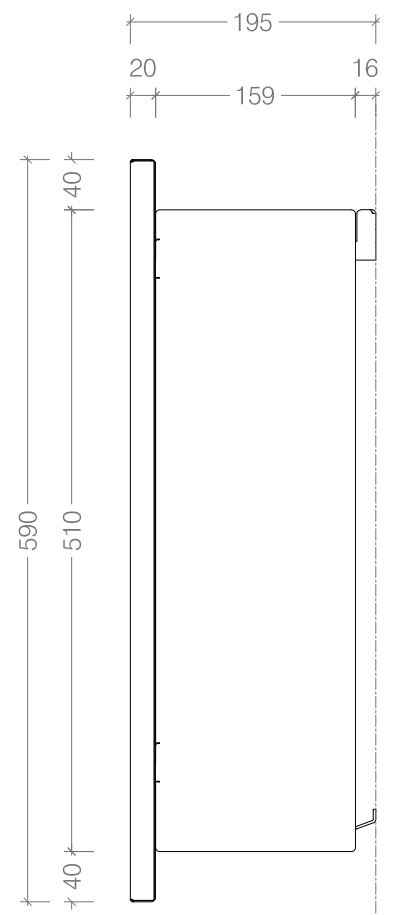

BEAUTY FIRES™
www.beautyfires.com

- BF066 - P/C White Fascia
- BF067 - P/C Black Fascia
- BF068 - Brushed S/Steel Fascia

Side View

Nero Framed 1750 - For 1400 Slimline Burner

© This drawing is copyright and remains the property of Beauty Fires. It may not be retained, copied or used without written consent.